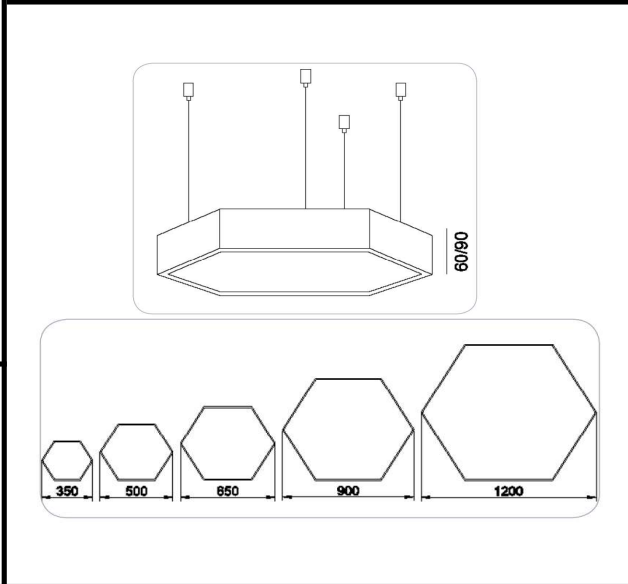

Sovitron Interior Pvt.Ltd.

<b>Model Name</b>	Disc Pendant /DLADISCDPD-70
<b>Description</b>	Architectural Light

Technical description	Image
-----------------------	-------

<b>Dimension</b>	Dia=900mm H=60/90/95mm
<b>Frame</b>	Aluminium
<b>Color Tempertaure</b>	4000K
<b>Power</b>	70W
<b>Total Luminous Flux</b>	7000 lm
<b>Efficacy</b>	100 lm/W
<b>IP rating</b>	50
<b>Color Rendering</b>	≥80
<b>Mounting</b>	Pendant
<b>Optics</b>	White Opal Diffuser
<b>Dimming</b>	NON-Dimmable
<b>Operating Voltage</b>	220-240 VAC
<b>Standard Lifetime</b>	L70 minimum at 50,000 burning hours

Dimension diagram
-------------------

**Remarks:-**

**Address: Plot #7 Saroorpur-Nangla Industrial Area,Ballabgharh-Sohna Road,Faridabad-121005**  
**Email: info@sovitron.com**